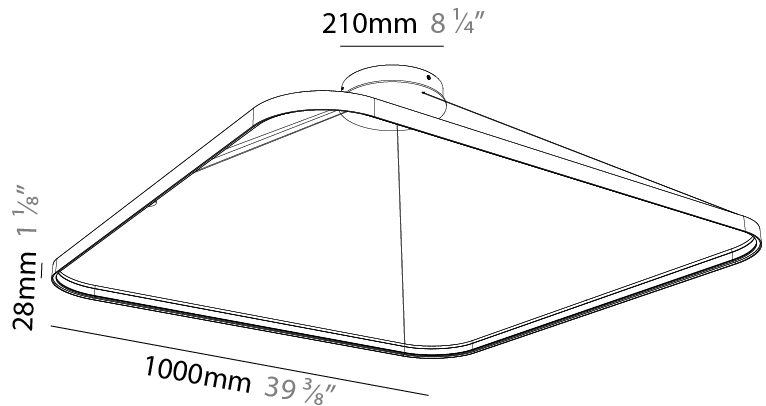

GENERAL

Series: Quantum Silhouette
Partner: Prolicht
Division: Architectural
Installation: Suspension
Product Type: Pendant
Mounting Location: Ceiling
Light Distribution: Direct / Indirect

PHYSICAL

Shape: Square
Length (mm): 1000
Length (in): 39 1/2
Width (mm): 1000
Width (in): 39 1/2
Height (mm): 28
Height (in): 1 1/8
Max. Overall Height (mm): 4028
Max. Overall Height (in): 158 9/16
Weight (kg): 1.5
Diffuser: PMMA - Opal
Fixture Finish: SSR / BKV / CWI / CRY / HAB / UFT / ITA / RUA / FTG / MYG / LOD / PUS / FRO / FUP / KIA / POP / BLS / SPG / MEY / GOH / CHC / COM / ABZ / JAG / OBR / MOS / ROR
Accent Finish: CHR / BLK
Fixture Material: PMMA / Aluminum

ELECTRICAL

Lamp Type: LED (Zhaga Standard)
Input Wattage (W): 49
Total Output Wattage (W): 44.6
Dimming: Non-Dimming / 0-10V Dimming / Phase Dimming / DALI Dimming / MATTER Dimming
Driver Included: Yes
Driver Location: Integrated
Driver Type: Constant Current - Universal
Driver Class: Class 2
Input Voltage (V): 120 - 277
Constant Current (MA): 1850mA

LED

Color Temperature (°K): 2700 / 3000
Max. Delivered Lumen (lm): 2432 / 2548
Nominal Lumen (lm): 4677 / 4900
CRI: >90 CRI
Lamp Life (hrs): 50000

OPTICAL

RATINGS AND CERTIFICATIONS

Certified By: Certified for North American Standards
IP rating: IP20