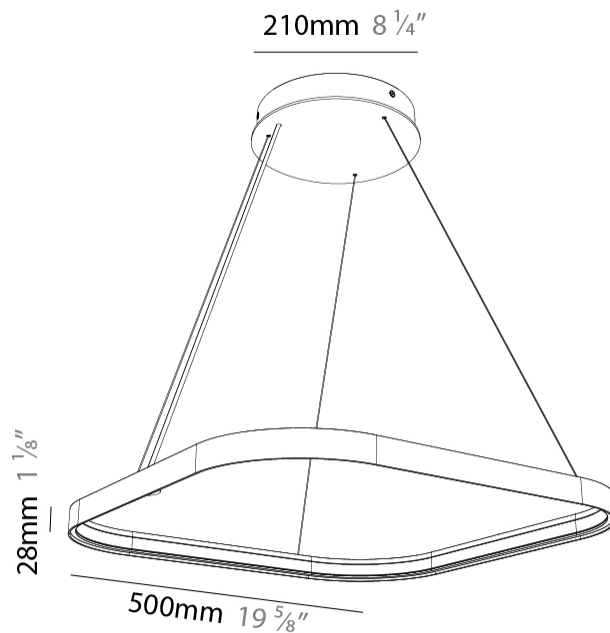

GENERAL

Series: Quantum Silhouette
Partner: Prolicht
Division: Architectural
Installation: Suspension
Product Type: Pendant
Mounting Location: Ceiling
Light Distribution: Direct / Indirect

PHYSICAL

Shape: Square
Length (mm): 500
Length (in): 19 ¹/₁₆
Width (mm): 500
Width (in): 19 ¹/₁₆
Height (mm): 28
Height (in): 1 ¹/₈
Max. Overall Height (mm): 4028
Max. Overall Height (in): 158 ³/₁₆
Weight (kg): 0.8
Diffuser: PMMA - Opal
Fixture Finish: SSR / BKV / CWI / CRY / HAB / UFT / ITA / RUA / FTG / MYG / LOD / PUS / FRO / FUP / KIA / POP / BLS / SPG / MEY / GOH / CHC / COM / ABZ / JAG / OBR / MOS / ROR
Accent Finish: CHR / BLK
Fixture Material: PMMA / Aluminum

ELECTRICAL

Lamp Type: LED (Zhaga Standard)
Input Wattage (W): 22
Total Output Wattage (W): 20
Dimming: Non-Dimming / 0-10V Dimming / Phase Dimming / DALI Dimming / MATTER Dimming
Driver Included: Yes
Driver Location: Integrated
Driver Type: Constant Current - Universal
Driver Class: Class 2
Input Voltage (V): 120 - 277
Constant Current (MA): 850mA

LED

Color Temperature (°K): 2700 / 3000
Max. Delivered Lumen (lm): 1115 / 1168
Nominal Lumen (lm): 2143 / 2246
CRI: >80 CRI
Lamp Life (hrs): 50000

OPTICAL

RATINGS AND CERTIFICATIONS

Certified By: Certified for North American Standards
IP rating: IP20