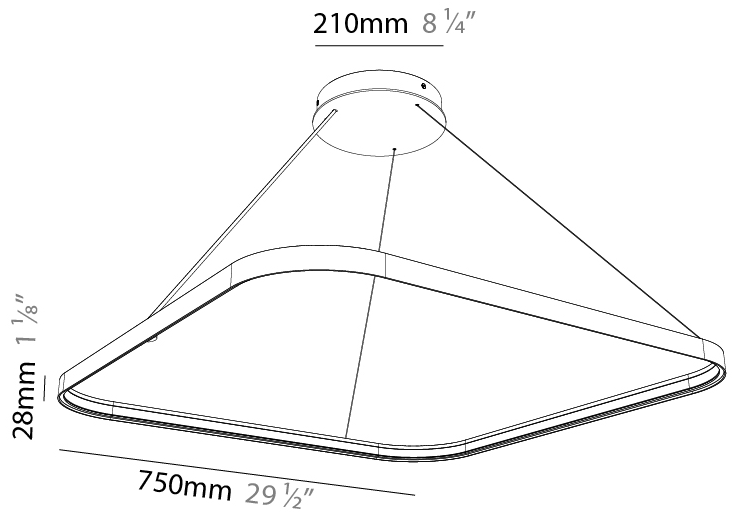

GENERAL

Series: Quantum Silhouette
Partner: Prolicht
Division: Architectural
Installation: Suspension
Product Type: Pendant
Mounting Location: Ceiling
Light Distribution: Direct / Indirect

PHYSICAL

Shape: Square
Length (mm): 750
Length (in): 29 1/2
Width (mm): 750
Width (in): 29 1/2
Height (mm): 28
Height (in): 1 1/8
Max. Overall Height (mm): 4028
Max. Overall Height (in): 158 9/16
Weight (kg): 1.1
Diffuser: PMMA - Opal
Fixture Finish: SSR / BKV / CWI / CRY / HAB / UFT / ITA / RUA / FTG / MYG / LOD / PUS / FRO / FUP / KIA / POP / BLS / SPG / MEY / GOH / CHC / COM / ABZ / JAG / OBR / MOS / ROR
Accent Finish: CHR / BLK
Fixture Material: PMMA / Aluminum

ELECTRICAL

Lamp Type: LED (Zhaga Standard)
Input Wattage (W): 36
Total Output Wattage (W): 32.8
Dimming: Non-Dimming / 0-10V Dimming / Phase Dimming / DALI Dimming / MATTER Dimming
Driver Included: Yes
Driver Location: Integrated
Driver Type: Constant Current - Universal
Driver Class: Class 2
Input Voltage (V): 120 - 277
Constant Current (MA): 1350mA

LED

Color Temperature (°K): 2700 / 3000
Max. Delivered Lumen (lm): 1772 / 1857
Nominal Lumen (lm): 3409 / 3571
CRI: >80 CRI
Lamp Life (hrs): 50000

OPTICAL

RATINGS AND CERTIFICATIONS

Certified By: Certified for North American Standards
IP rating: IP20